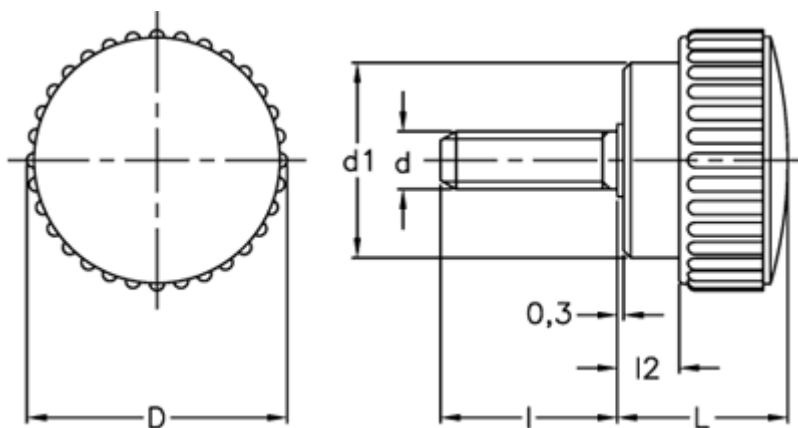

# Data Sheet

Article number: 2302002521

Description: E+G Knurled grip knob  
B.193/30 p-M8x16

## Measures

D	= 31
d1	= 24
d 6g	= M8
l	= 16
L	= 18
l2	= 6